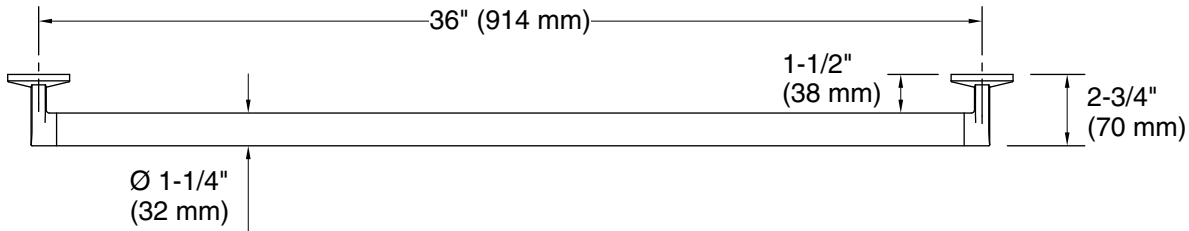

Features

- 36" (914 mm) bar.
- Provides minimum 300 lb load capacity.
- Coordinates with other products in the Components collection.

Material

- Premium metal construction for durability and reliability.
- KOHLER finishes resist corrosion and tarnishing.

Technical Information

All product dimensions are nominal.

Installation Type: Wall-mount

Material: Zinc, Stainless Steel

Notes

Install this product according to the installation instructions.

WARNING: Risk of personal injury. The wall plates on the grab bar must be mounted to a brace between the wall studs. This will ensure that the weight of the user is adequately supported.