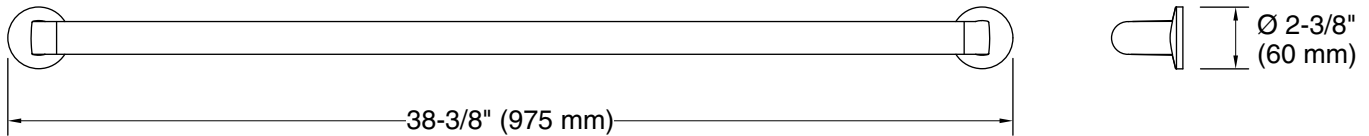

Features

- 36" (914 mm) bar.
- Provides minimum 300 lb load capacity.
- Coordinates with other products in the Components collection.

Material

- Premium metal construction for durability and reliability.
- KOHLER finishes resist corrosion and tarnishing.

Technical Information

All product dimensions are nominal.

Installation Type: Wall-mount

Material: Zinc, Stainless Steel

Notes

Install this product according to the installation instructions.

WARNING: Risk of personal injury. The wall plates on the grab bar must be mounted to a brace between the wall studs. This will ensure that the weight of the user is adequately supported.